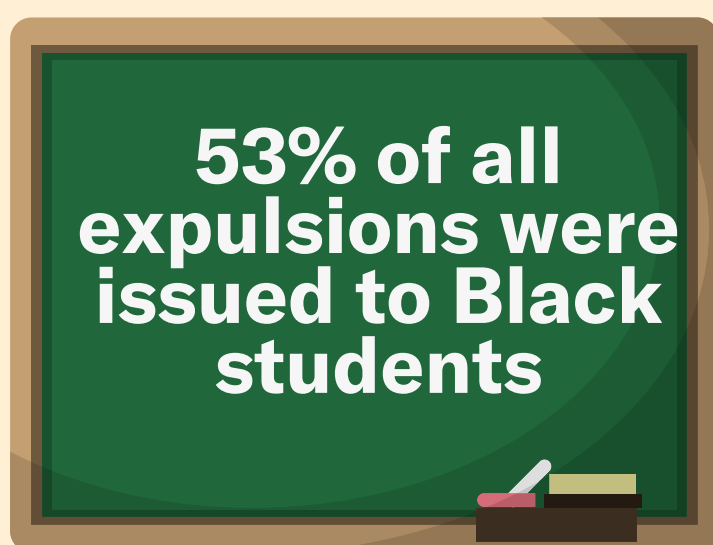

# WHAT TO KNOW ABOUT MCKEESPORT SENIOR HIGH

Students who don't receive proper school support are more likely to end up justice-involved

## Black students are less likely to be placed in Gifted programs than their peers

Black female students make up only 5% of the gifted program, but make up 30% of the school's total enrollment

Black male students make up only 2.5% of the gifted program, but make up 33% of the school's total enrollment

Of the 266 students given one or more out of school suspension,

were issued to Black students

Of all referrals to alternative education were issued to black boys

Help out your school today by sharing this information!